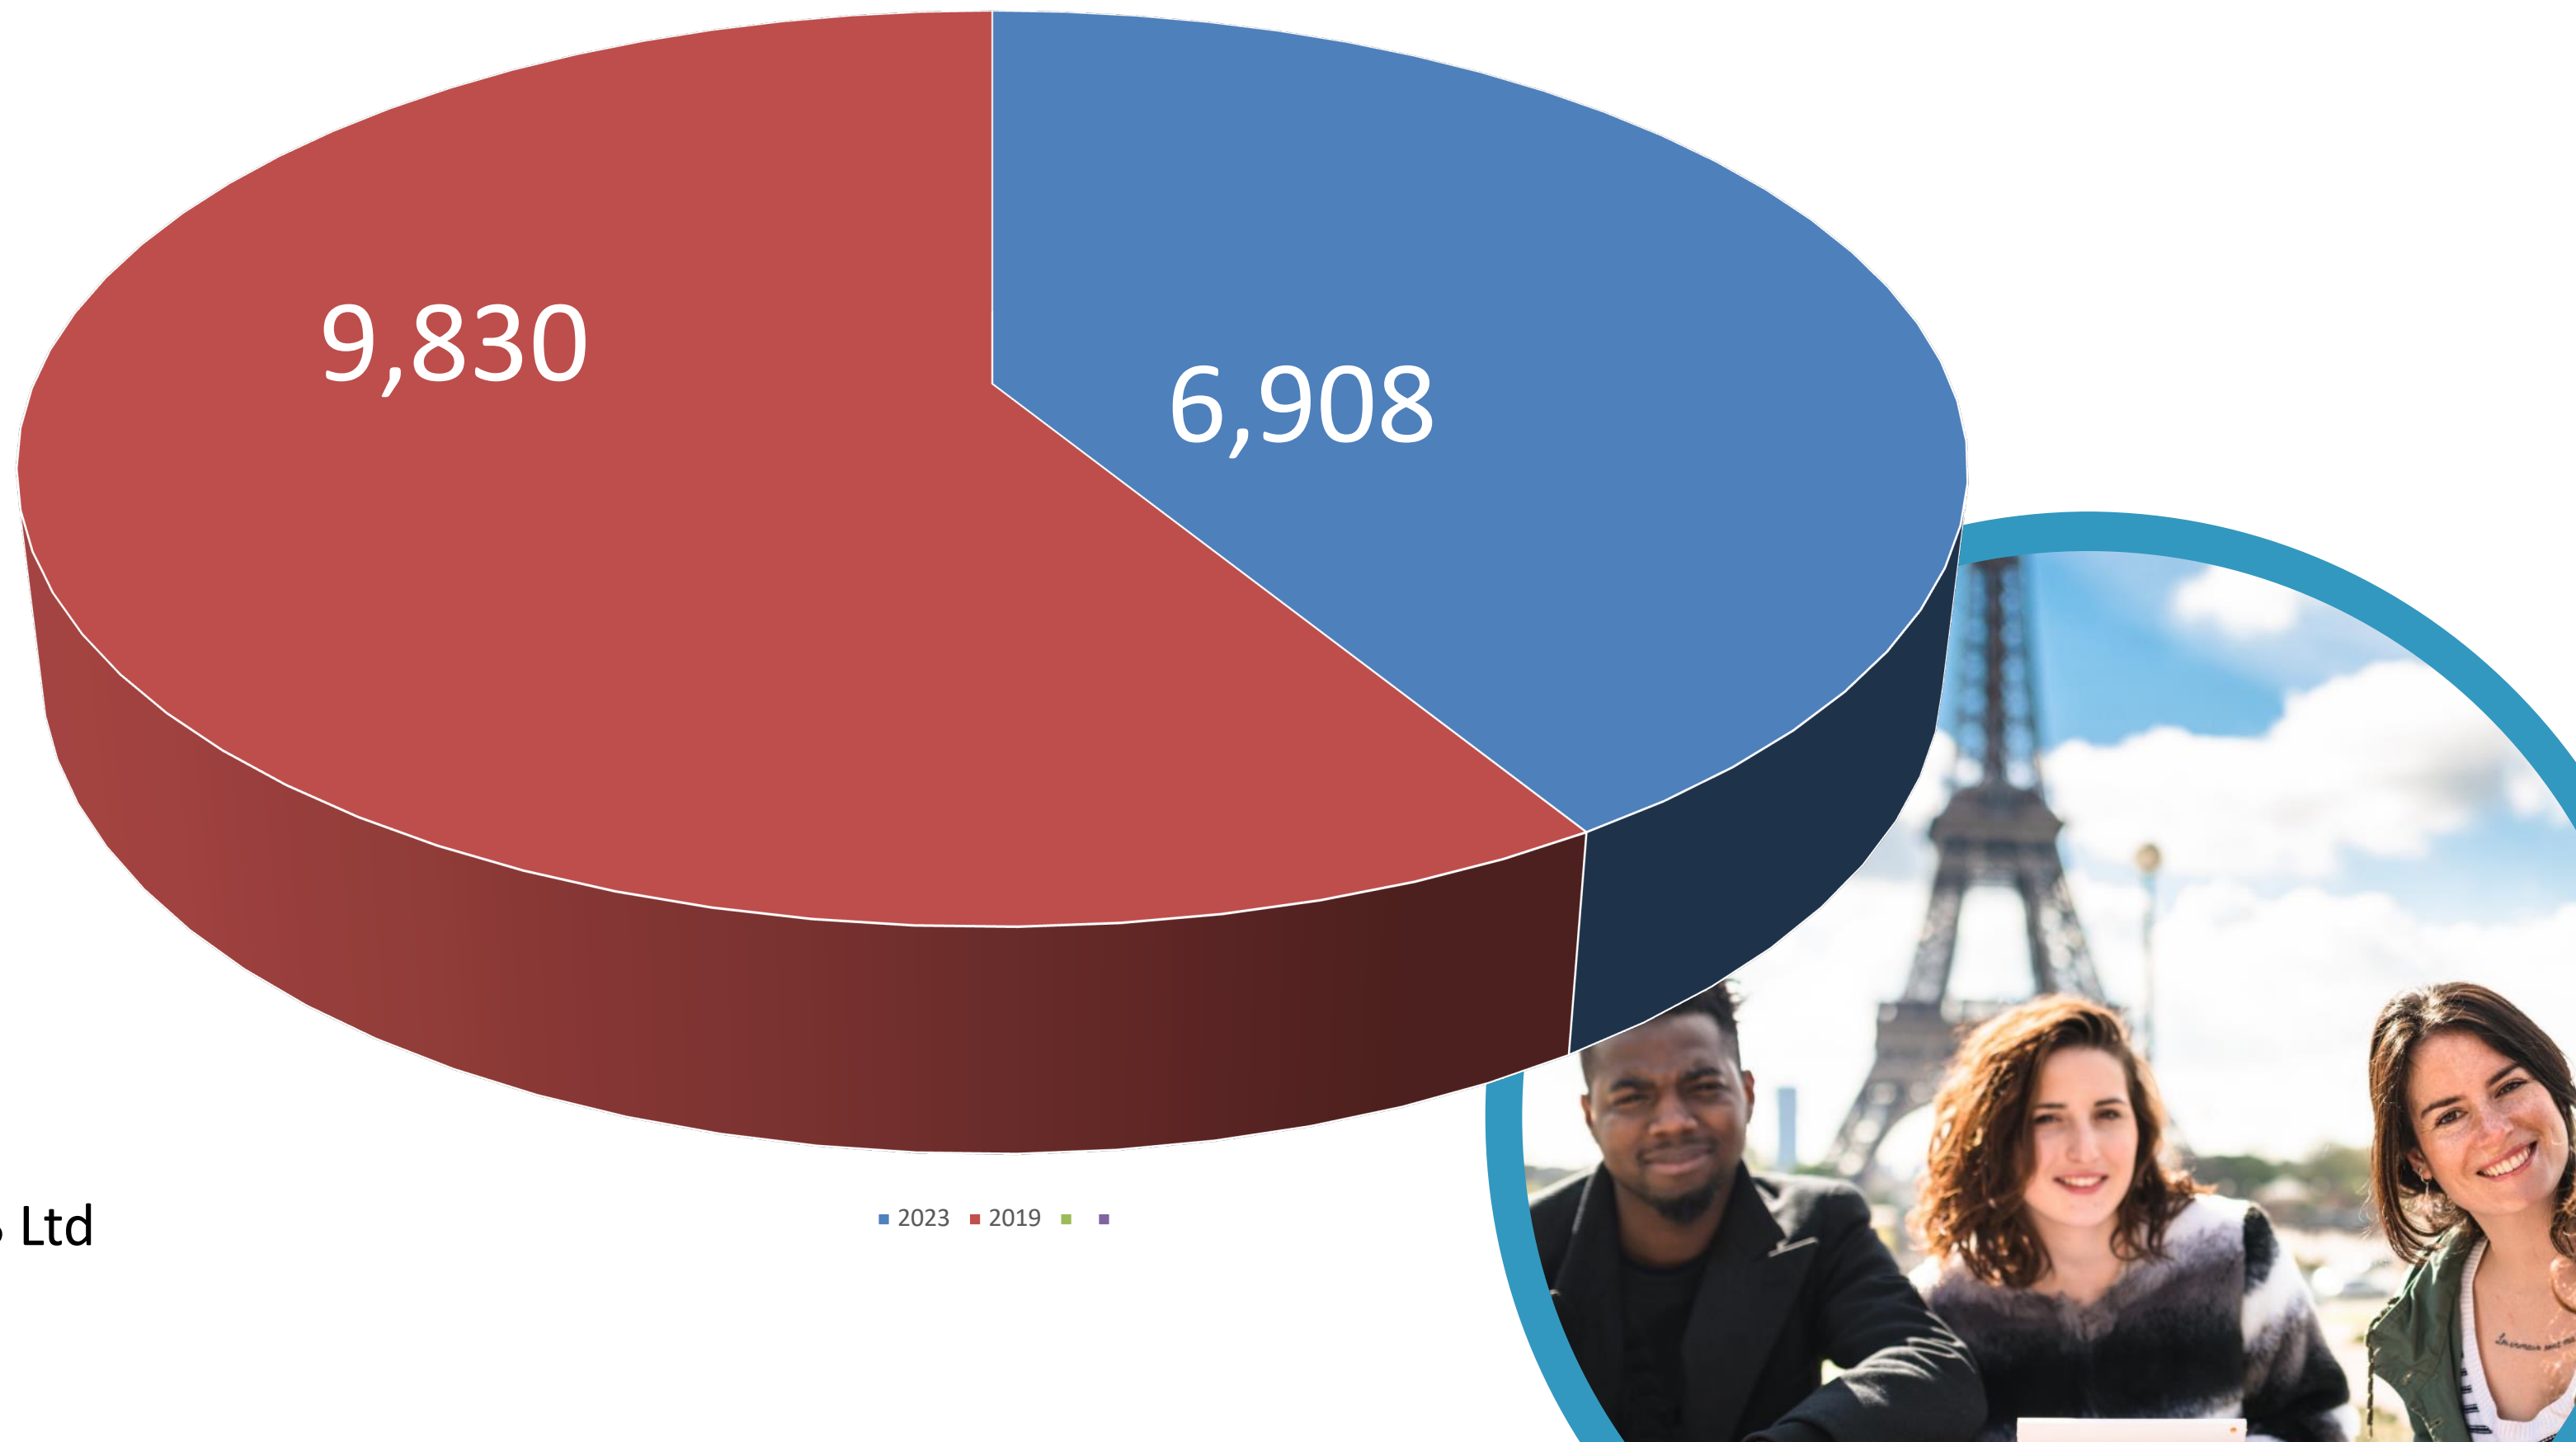

Key Challenges to organising a successful school visit post BREXIT.

Gill Harvey – CEO

The School Travel Forum

Who we are

- The leading association for UK companies offering overseas educational visits and tours
- Pre Covid operated over 20,000 visits per year
- Trusted quality mark for over 20 years
- Promote best practice health and safety values in the sector
- Awarding Body for the LOtC Quality Badge

Overseas School Visits 2019 vs 2023

Source: eduFOCUS Ltd

■ 2023 ■ 2019 ■

Overseas School Visits 2019 vs 2023

- ❖ In 2023, 30% fewer groups experienced an overseas educational visit compared with 2019
- ❖ 19% fewer students (just under 60,000) experienced an overseas educational visit in 2023 vs 2019.